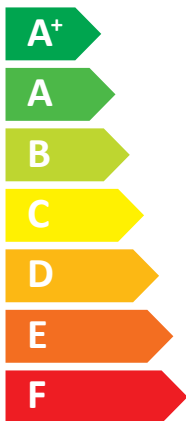

## SAMSUNG WPLW-Hub Mono HT Quiet-8-260-3

A<sup>++</sup>

A

Two icons showing sound power levels. The top icon shows a speaker inside a house with the value 40 dB. The bottom icon shows a speaker outside a house with the value 56 dB.

A legend with three colored squares: dark blue, medium blue, and light blue. Each square is labeled with '10 kW'.