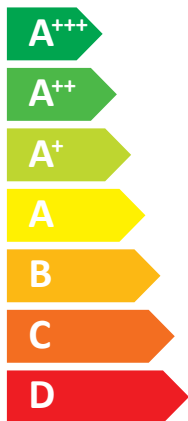

## SAMSUNG WPLW-Hub Mono HT Quiet-8-260-3

A<sup>++</sup>

A

Two icons showing sound power levels. The top icon shows a speaker inside a house with the value 40 dB. The bottom icon shows a speaker outside a house with the value 56 dB.

A legend with three colored squares: dark blue, medium blue, and light blue. Each square is labeled with '10 kW'.